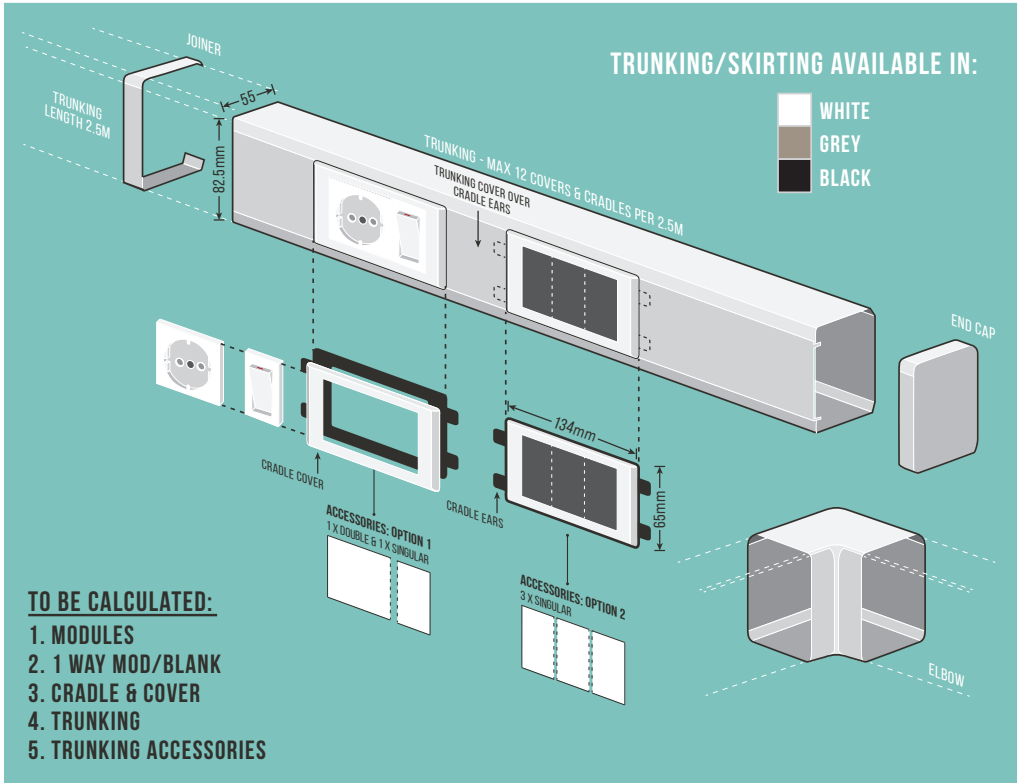

MODULAR POWER TRUNKING

PLUG & PLAY. MAKE UP ANY OUTLET COMBINATION TO SUIT

PLEASE NOTE: INSTALLATION TO BE DONE BY A REGISTERED ELECTRICIAN

GUIDELINE COMBINATIONS FOR:

- HOME ENTERTAINMENT SYSTEM
- BEDROOM
- KITCHEN
- HOME OFFICE
- WORKSHOP
- CHARGING STATION